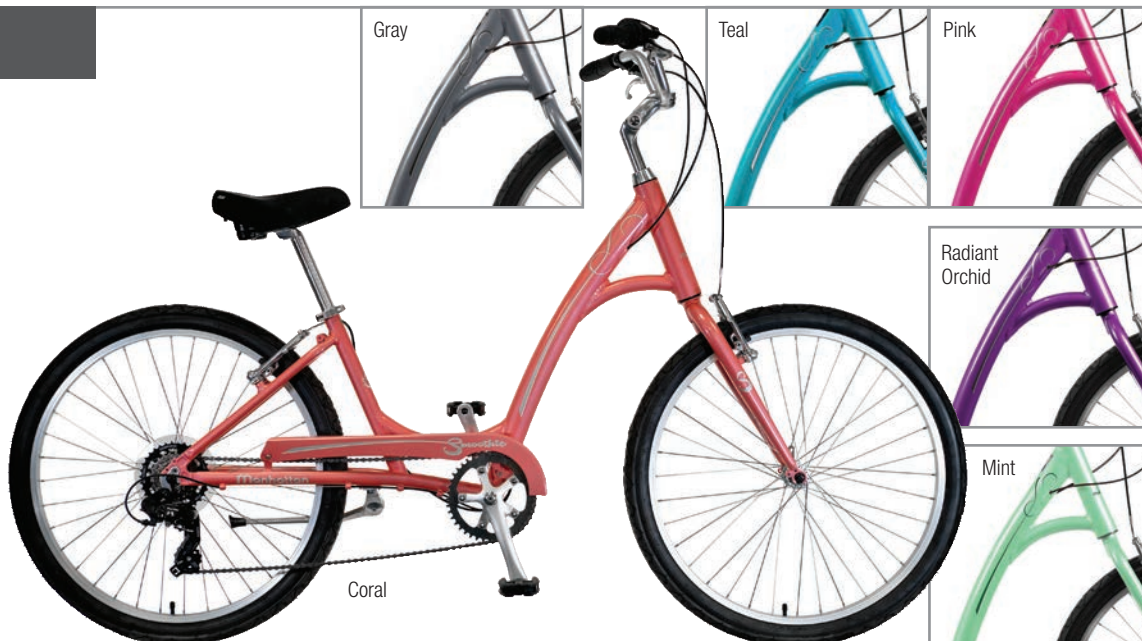

Smoothie L

Model: Smoothie
Speeds: 7 Speed
Frame: 6061 Aluminum
Fork: Hi-Tensile Unicrown
Rims: Aluminum 26"
Hub, Front: Aluminum, QR
Hub, Rear: Aluminum, QR
Tires: Kenda K838, 26x1.95, w/K-shield
Derailleur, Rear: Shimano Tourney
Shifters: Shimano Revo
Crankset: Aluminum Forged 42T
FW/ Cassette: Shimano 7-Speed Mega Range Freewheel, 14-34T
Seatpost: Aluminum Micro-Adjust
Saddle: DDK Wide Comfort, Memory Foam w/Elastomer Spring
Handlebar: Aluminum Riser
Stem: Aluminum Adjustable Angle
Brake Levers: Promax Aluminum
Brakes: Promax Aluminum Linear Pull, Long Reach
Color: Mint, Radiant Orchid, Pink, Coral, Teal, Gray
Frame Size: Step-Thru
Extras: Kickstand