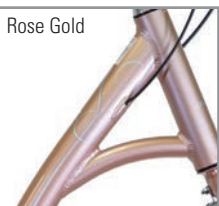

Brake Levers: Promax Aluminum
Brakes: Promax Aluminum Linear Pull, Long Reach
Color: Dark Blue
Frame Size: Reg & Large
Extras: Kickstand, Rack, Fenders

Silver Gold

Light Blue

Rose Gold

Smoothie DLX L

Model: Smoothie DLX
Speeds: 7 Speed
Frame: 6061 Aluminum
Fork: Hi-Tensile Unicrown
Rims: Aluminum 26"
Hub, Front: Aluminum, QR