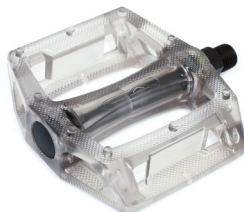

POLY PLATFORM

- Poly body
- Molded pins
- Chromoly spindle

ONE X

Part #	Model	Dia.	Color	P5
65-301-0000	Poly	9/16"	Clear	10.20
65-301-0010	Poly	9/16"	Smoke	10.20

Suggested retail/MAP 16.99

FREEAGENT