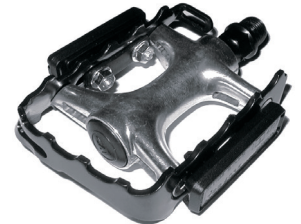

ALLOY MTB PEDALS

- Lightweight, durable alloy body and cage

Part #	Model	Dia.	Color	P5
65-131-1110	ATB Alloy/Alloy cage	9/16"	Black/Silver	11.09
65-131-1750	ATB Alloy/Steel cage	9/16"	Black/Silver	9.89

Suggested retail/MAP 19.99