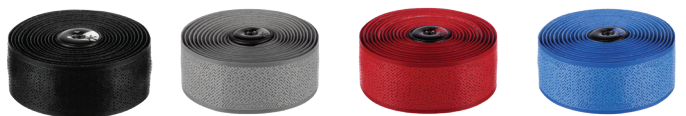

1.8 mm DSP BAR TAPE

- DSP (Durasoft Polymer)
- Designed to be tacky in wet conditions
- Provides increased shock absorption

Part #	Color	Thickness	P5
37-355-1301	Jet Black	DSP 1.8 mm	22.40
37-355-1321	Cool Gray	DSP 1.8 mm	22.40
37-355-1331	Crimson Red	DSP 1.8 mm	22.40
37-355-1341	Cobalt Blue	DSP 1.8 mm	22.40

Minimum Advertised Pricing 42.99

2.5 mm DSP BAR TAPE

- DSP (Durasoft Polymer)
- Designed to be tacky in wet conditions
- Provides increased shock absorption