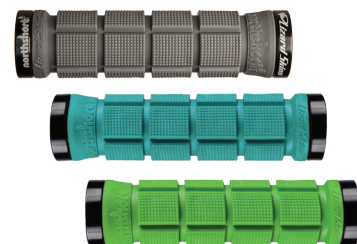

Part #	Model	Color	Diameter	P5
38-355-5050	3DGRP	Black	32mm	27.05

Minimum Advertised Pricing 51.99

NORTHSHORE LOCK-ON

- Extra thick design for maximum cushioning
- Includes grips, Lock Jaws, and end plugs
- Dual-Clamp, 158g/pair