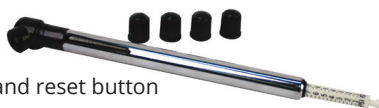

LOW PRESSURE PENCIL GAUGE

- 1-20 PSI
- Low pressure gauge
- Dual function pressure release and reset button
- Rugged rubber housing for maximized grip

Part #	PSI	Qty.	P5
13-366-1151	20 PSI Max	1	3.91