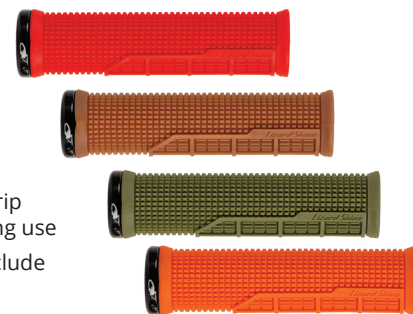

Part #	Model	Color	Clamps	P5
38-355-1040	Machine Lock-on	Jet Black	Black	17.75
38-355-1041	Machine Lock-on	Candy Red	Black	17.75
38-355-1042	Machine Lock-on	Gum	Black	17.75
38-355-1043	Machine Lock-on	Olive Green	Black	17.75
38-355-1044	Machine Lock-on	Blaze Orange	Black	17.75

Minimum Advertised Pricing 33.99