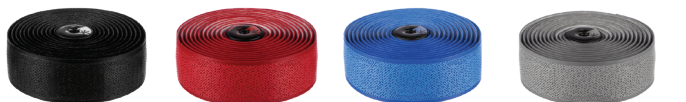

Part #	Color	Thickness	P5
37-355-1710	Jet Black	DSP 4.6 mm	28.10
37-355-1711	Crimson Red	DSP 4.6 mm	28.10
37-355-1712	Cobalt Blue	DSP 4.6 mm	28.10
37-355-1713	Cool Gray	DSP 4.6 mm	28.10

Minimum Advertised Pricing 53.99